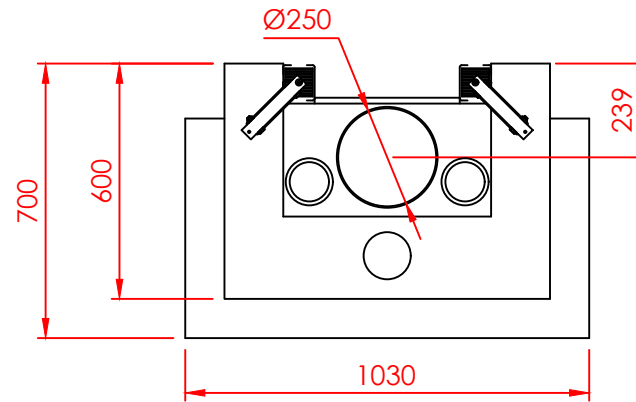

Top

Series:	Pi
Model:	Architectural
Type:	80x42
Specials:	AERO

All dimensions in mm
General dimension tolerances up to 7mm
All illustrations and drawings are protected by copyright.
Exploitation or publication, even of individual details,
only with our permission.
Technical changes and errors reserved.

Nea Redestos, Thermi, 57001
Thessaloniki GREECE
t: +30 2310 461386 f: +30 2310 461493
e: info@regal.com.gr
www.tzakiregal.gr | www.regal.com.gr