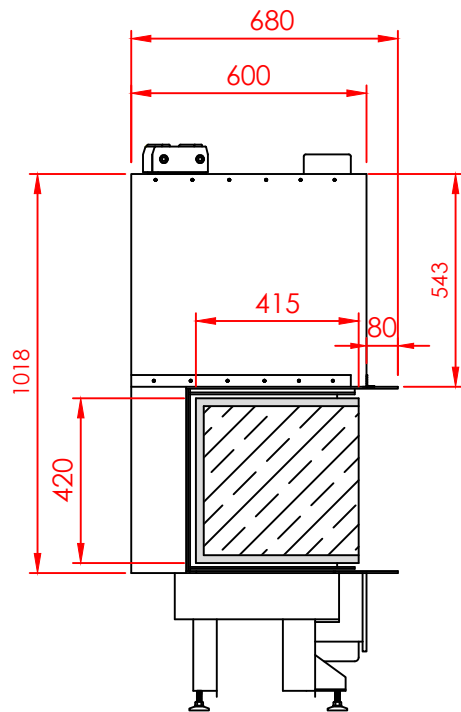

Top

Side

Front

Series:	Pi
Model:	Architectural
Type:	80x42
Specials:	STD

All dimensions in mm
 General dimension tolerances up to 7mm
 All illustrations and drawings are protected by copyright.
 Exploitation or publication, even of individual details,
 only with our permission.
 Technical changes and errors reserved.

All dimensions in mm
 General dimension tolerances up to 7mm
 All illustrations and drawings are protected by copyright.
 Exploitation or publication, even of individual details,
 only with our permission.
 Technical changes and errors reserved.