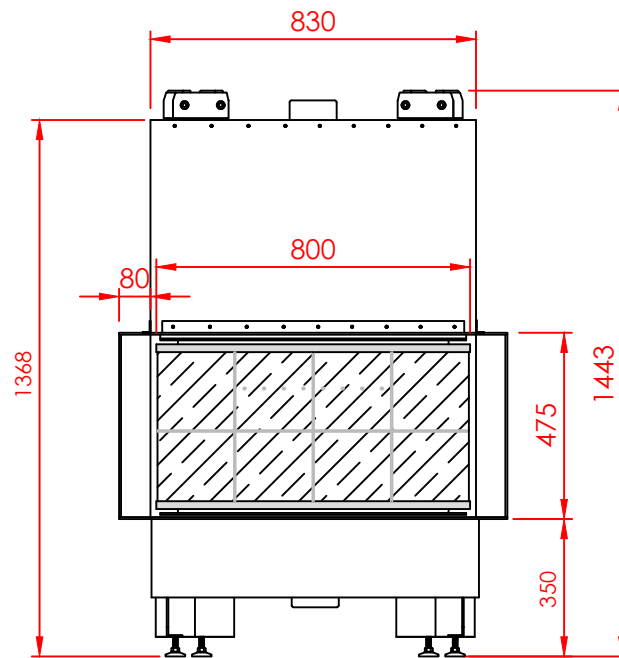

Top

Side

Front

Series:	Pi
Model:	Architectural
Type:	80x42
Specials:	STD

All dimensions in mm
 General dimension tolerances up to 7mm
 All illustrations and drawings are protected by copyright.
 Exploitation or publication, even of individual details,
 only with our permission.
 Technical changes and errors reserved.

All dimensions in mm
 General dimension tolerances up to 7mm
 All illustrations and drawings are protected by copyright.
 Exploitation or publication, even of individual details,
 only with our permission.
 Technical changes and errors reserved.