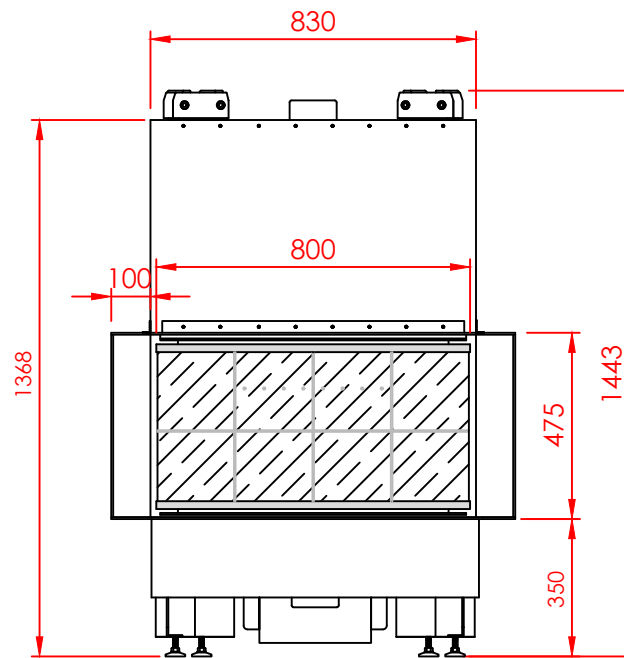

Front

Series:	Pi
Model:	Architectural
Type:	80x42
Specials:	AERO

All dimensions in mm
General dimension tolerances up to 7mm
All illustrations and drawings are protected by copyright.
Exploitation or publication, even of individual details,
only with our permission.
Technical changes and errors reserved.