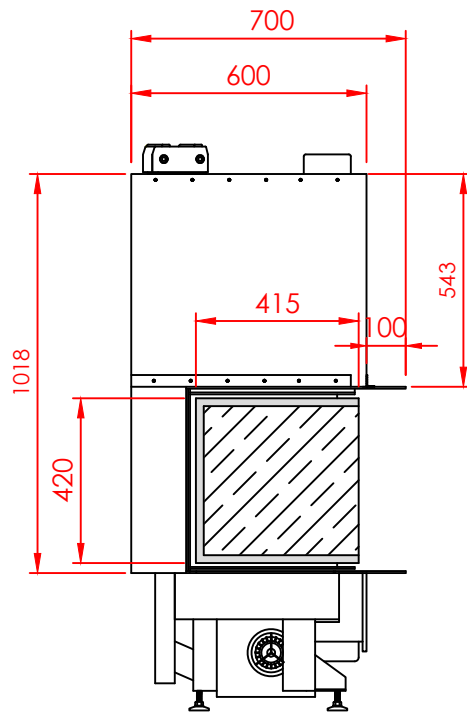

Side

Series:	Pi
Model:	Architectural
Type:	80x42
Specials:	AERO

All dimensions in mm
General dimension tolerances up to 7mm
All illustrations and drawings are protected by copyright.
Exploitation or publication, even of individual details,
only with our permission.
Technical changes and errors reserved.

Nea Redestos, Thermi, 57001
Thessaloniki GREECE
t: +30 2310 461386 f: +30 2310 461493
e: info@regal.com.gr
www.tzakiregal.gr | www.regal.com.gr